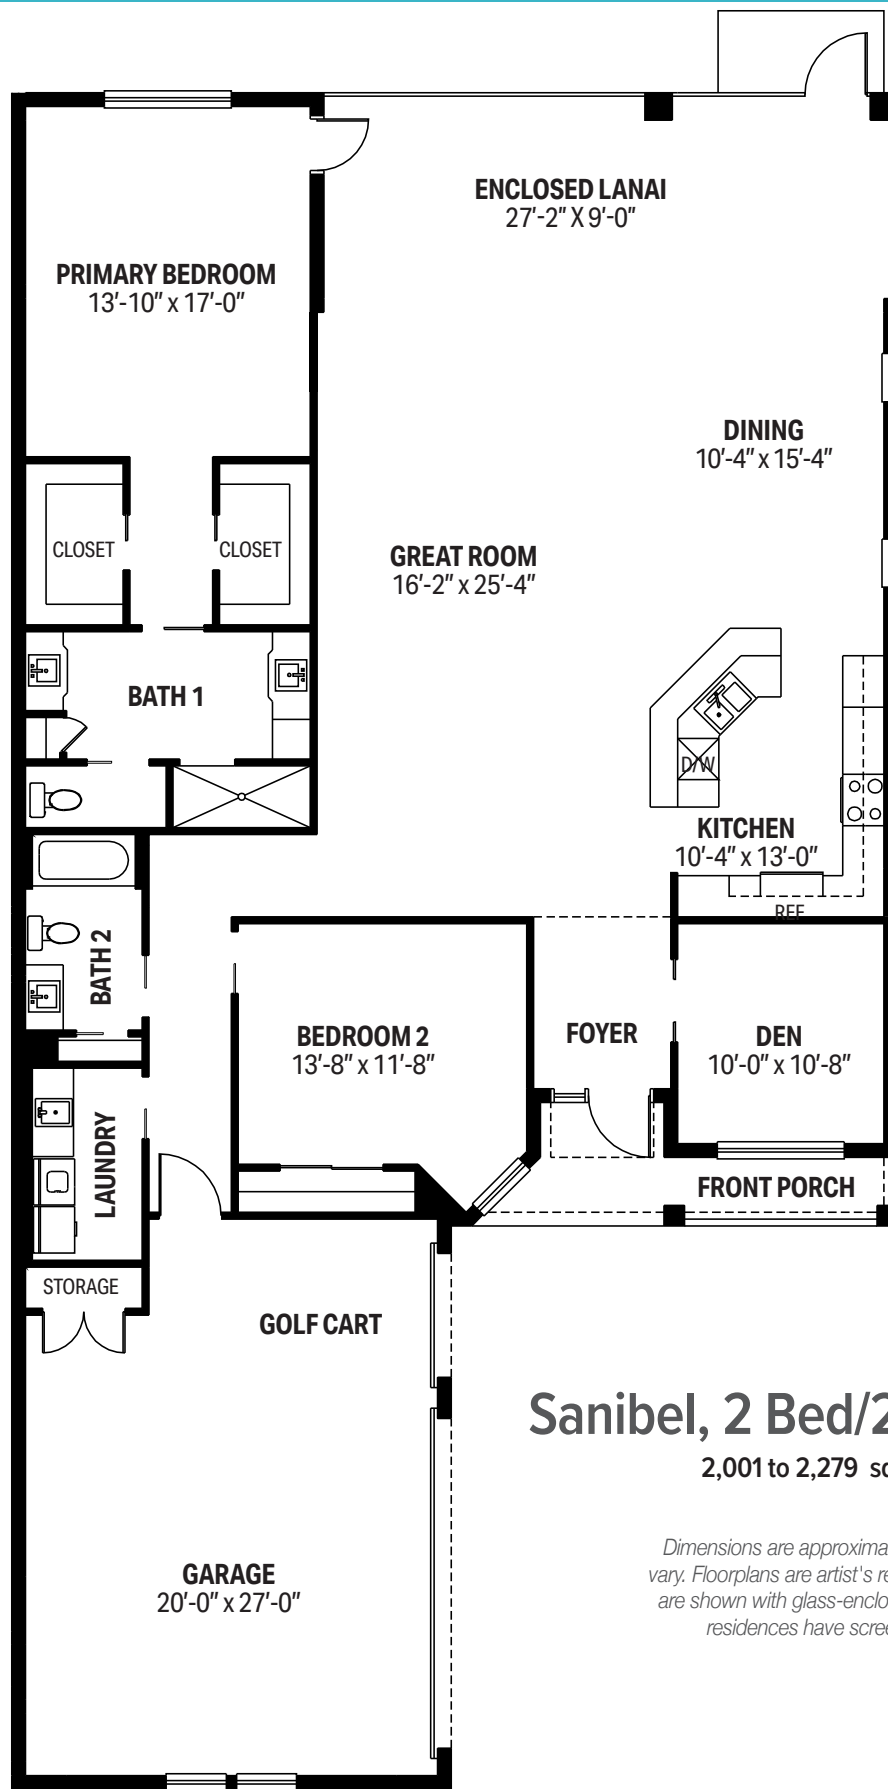

# The Estuary/The Enclave

Attached Villa Homes & Single  
Family Homes • Garages

## Sanibel, 2 Bed/2 Bath & Den

2,001 to 2,279 square feet

*Dimensions are approximate and floorplans vary. Floorplans are artist's renderings only and are shown with glass-enclosed lanais. Some residences have screened lanais.*