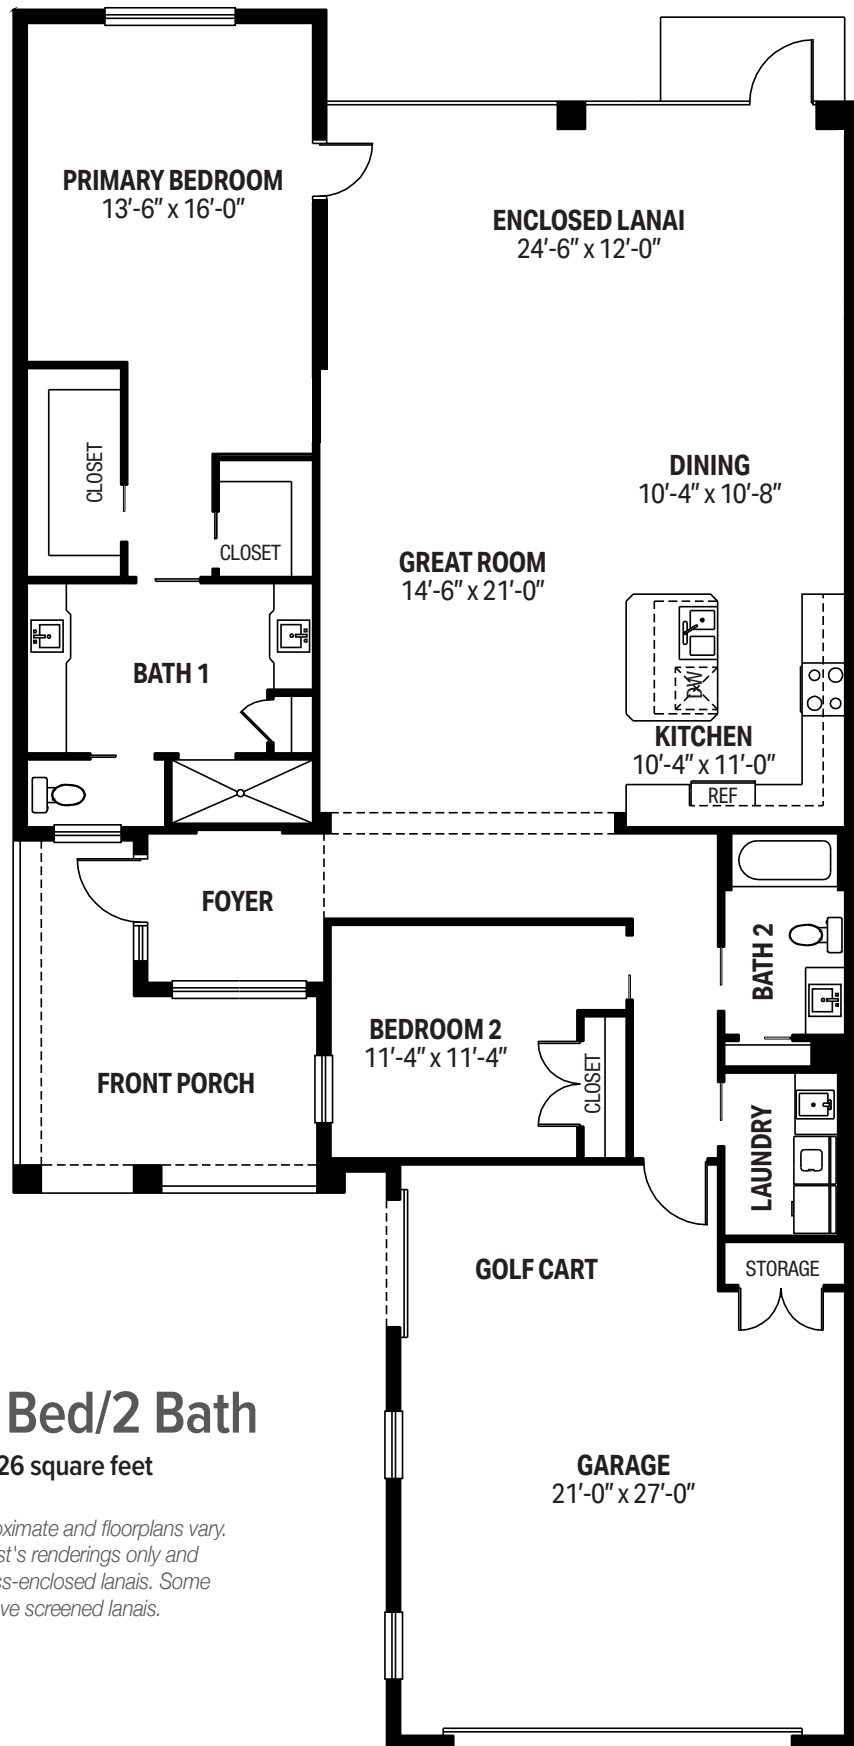

# The Estuary/The Enclave

Attached Villa Homes & Single  
Family Homes • Garages

## Captiva, 2 Bed/2 Bath

1,632 to 1,926 square feet

*Dimensions are approximate and floorplans vary.  
Floorplans are artist's renderings only and  
are shown with glass-enclosed lanais. Some  
residences have screened lanais.*