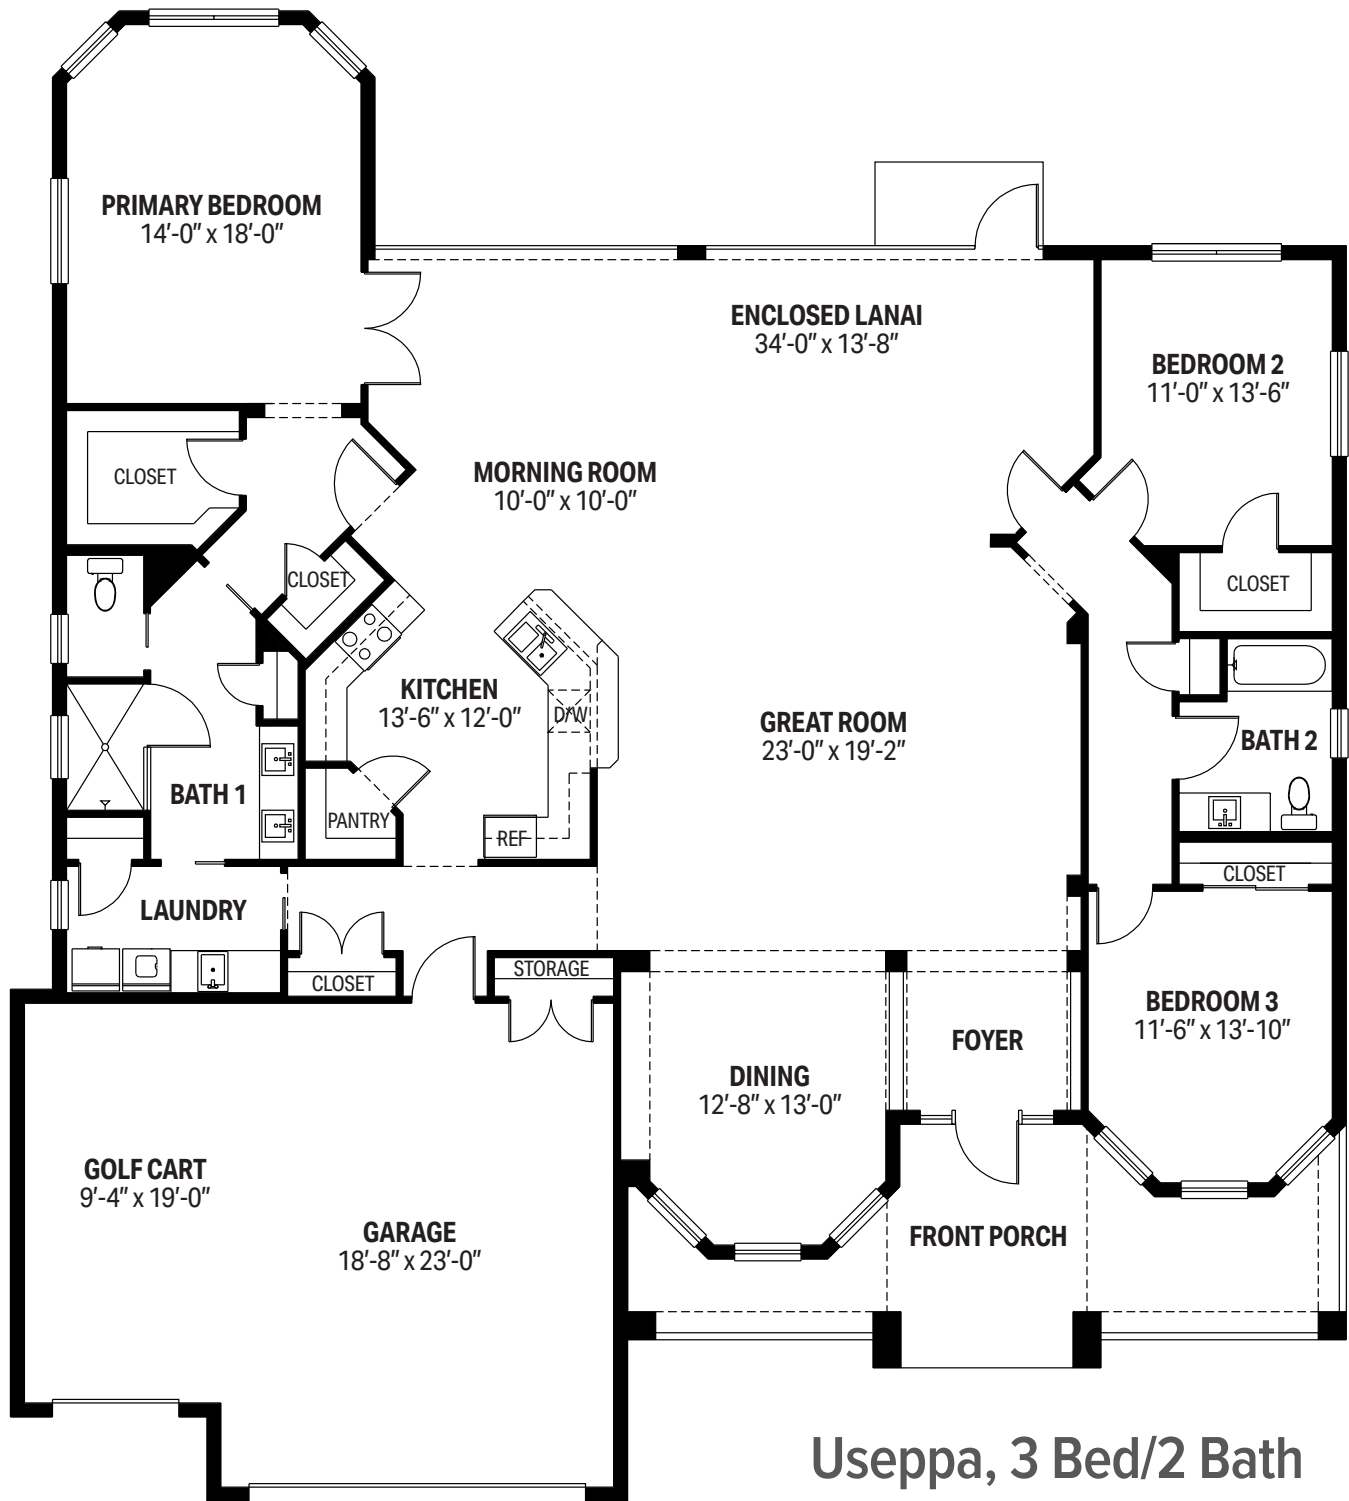

The Estuary/ The Enclave

Attached Villa Homes & Single
Family Homes • Garages

Useppa, 3 Bed/2 Bath

2,316 to 2,665 square feet

*Dimensions are approximate and floorplans vary.
Floorplans are artist's renderings only and
are shown with glass-enclosed lanais. Some
residences have screened lanais.*