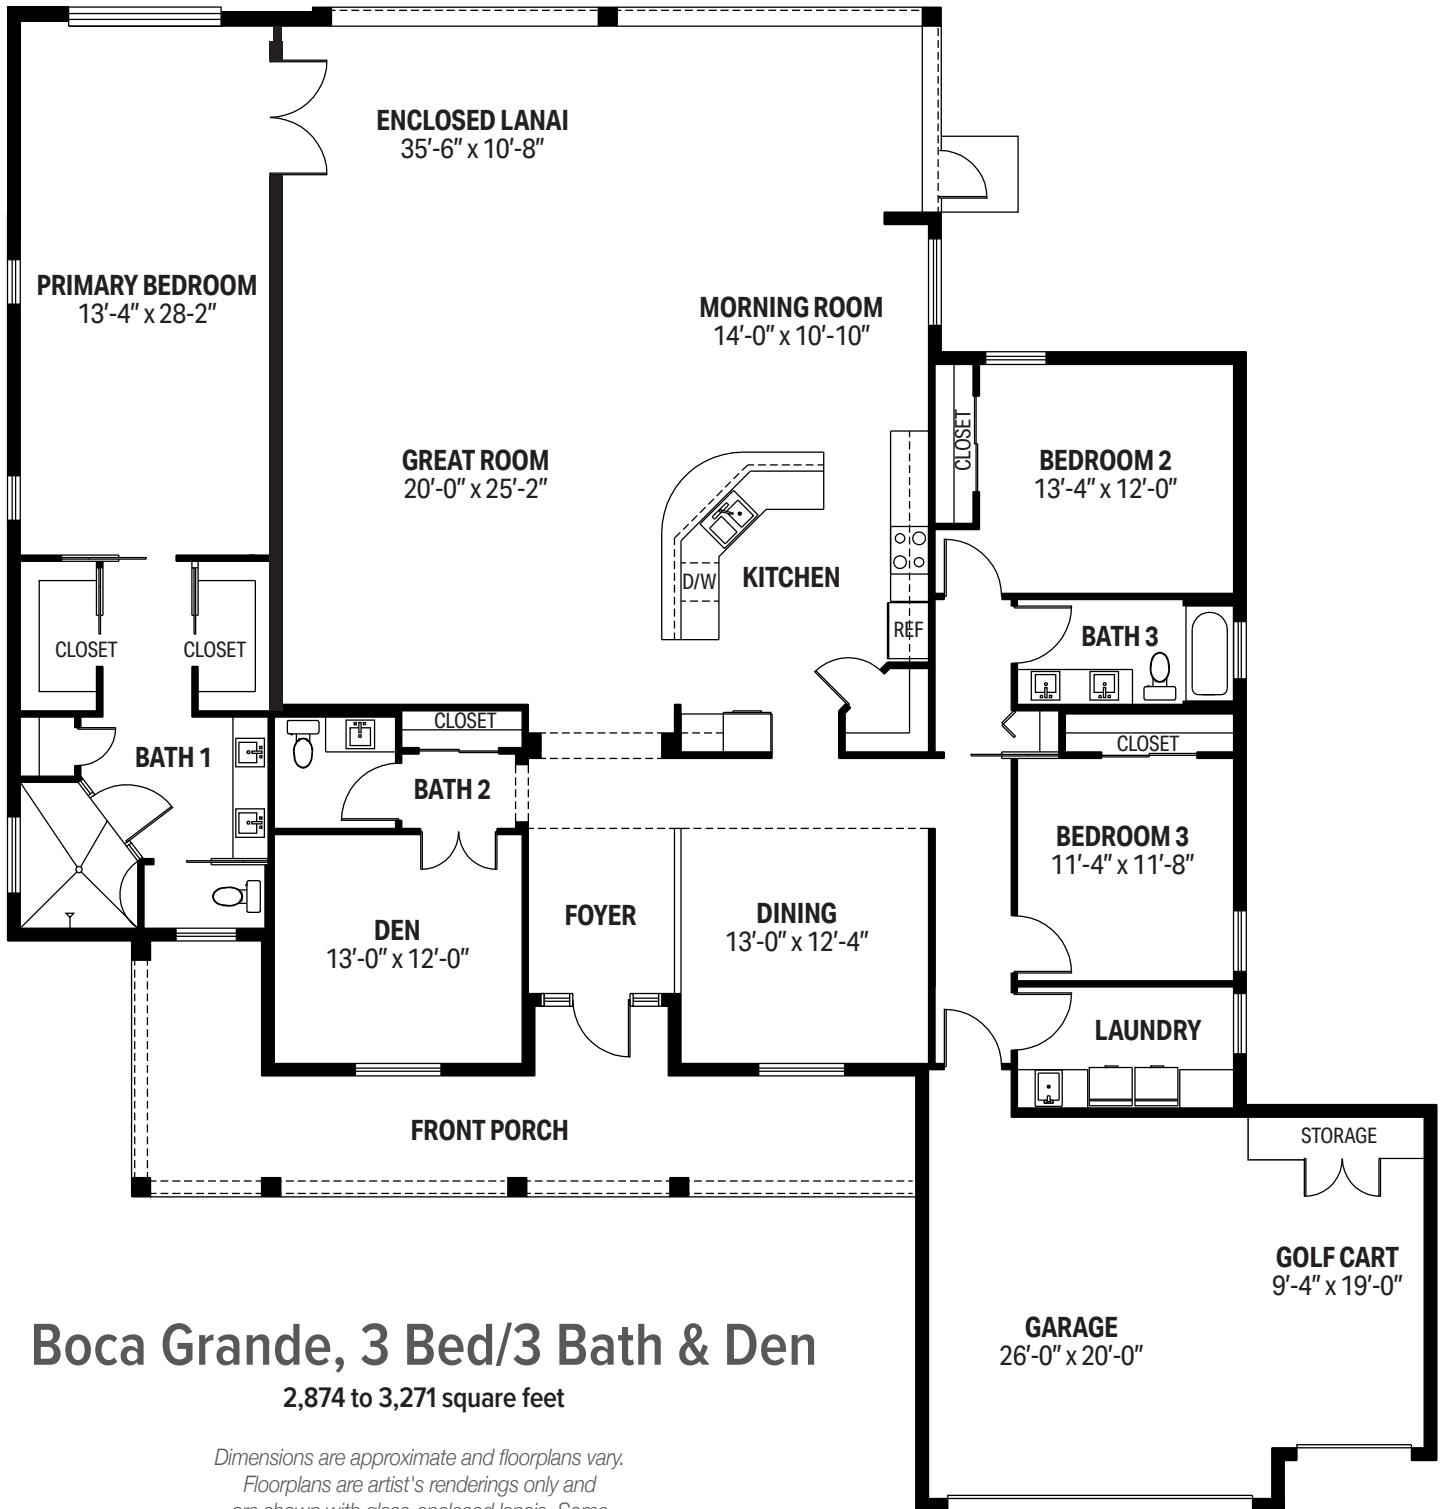

# The Estuary/ The Enclave

Attached Villa Homes & Single  
Family Homes • Garages

## Boca Grande, 3 Bed/3 Bath & Den

2,874 to 3,271 square feet

*Dimensions are approximate and floorplans vary.  
Floorplans are artist's renderings only and  
are shown with glass-enclosed lanais. Some  
residences have screened lanais.*