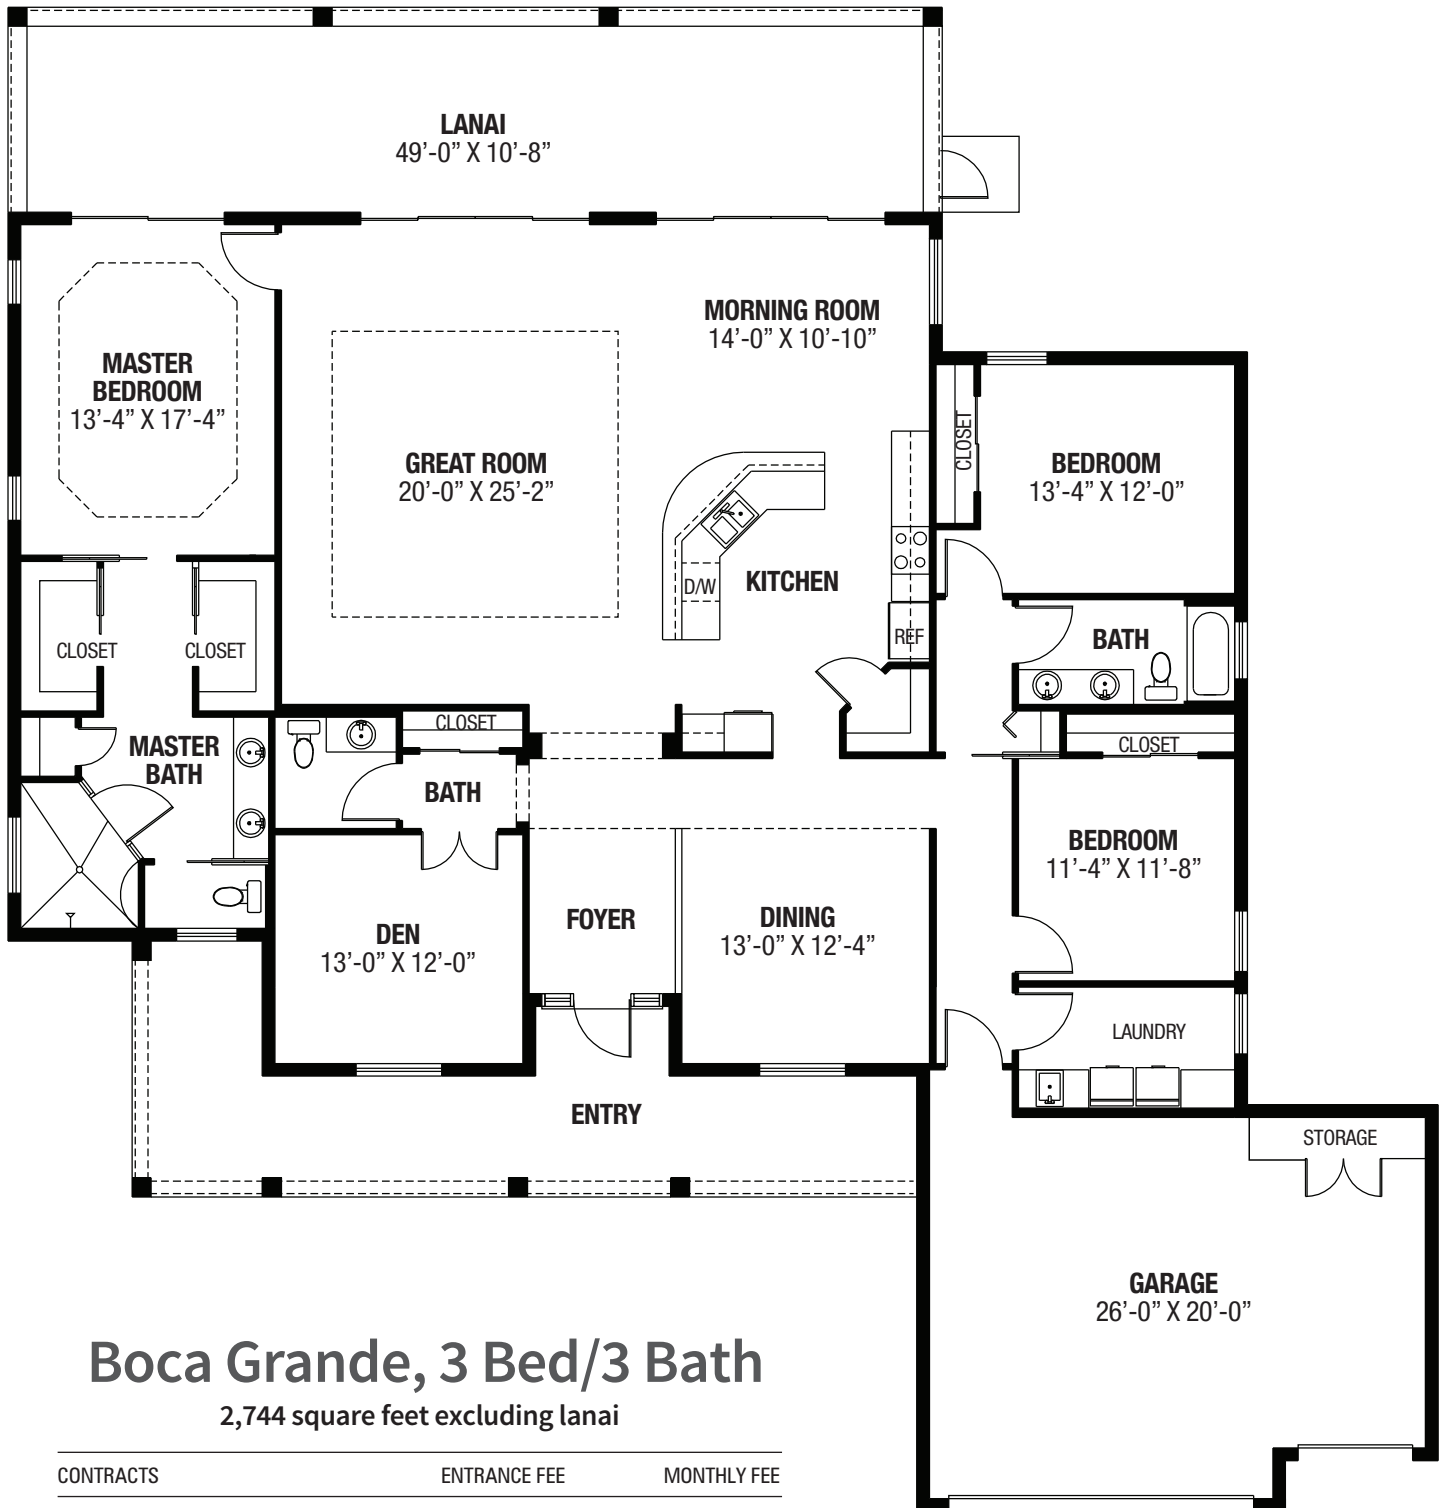

The Estuary

Attached Villa Homes & Single Family Homes • Garages

Boca Grande, 3 Bed/3 Bath

2,744 square feet excluding lanai

CONTRACTS	ENTRANCE FEE	MONTHLY FEE
A Standard Lifecare + 75% Refund.	\$1,172,000	\$5,675
Second Person Fee:	\$20,540	\$721

Dimensions are approximate and floorplans may vary.
Additional fees apply to residences that include glass enclosures
with increased under-air square footage.